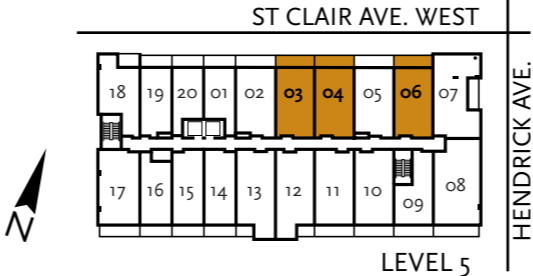

One Bedroom
 614 sq.ft.
 plus 113 sq.ft. balcony

214 - 93 sq.ft. balcony
 416 - 113 sq.ft. terrace

214 | 316 | 416

One Bedroom // 636 sq.ft Plus 107 sq.ft. Exterior

One Bedroom + Den // 652 sq.ft plus 107 sq.ft. exterior

503 Shown
504, 506 Mirrored

One Bedroom + Den
654 sq.ft.
 plus 56 sq.ft. balcony

216 | 318 | 418 | 518

All sizes and specifications are subject to change without notice. E.&O.E.