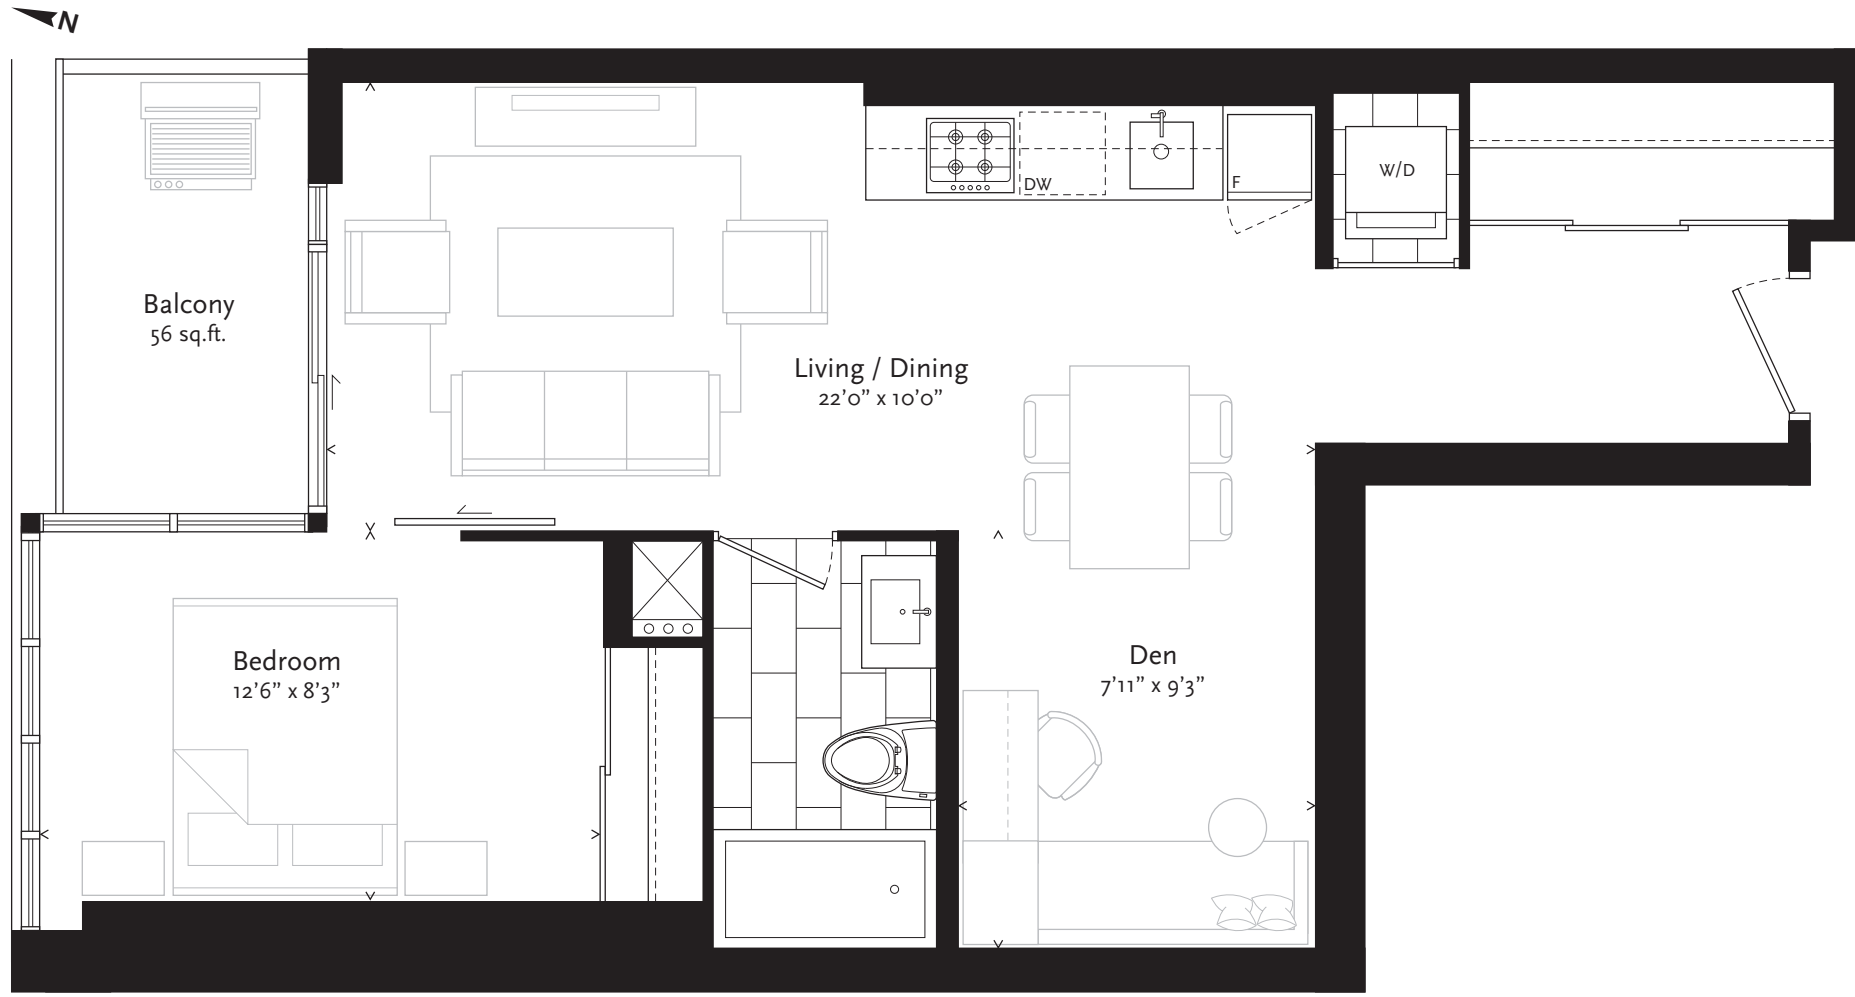

One Bedroom
 614 sq.ft.
 plus 113 sq.ft. balcony

214 - 93 sq.ft. balcony
 416 - 113 sq.ft. terrace

214 | 316 | 416

One Bedroom // 636 sq.ft Plus 107 sq.ft. Exterior

One Bedroom + Den // 652 sq.ft plus 107 sq.ft. exterior

503 Shown
504, 506 Mirrored

One Bedroom + Den
654 sq.ft.
 plus 56 sq.ft. balcony

216 | 318 | 418 | 518

All sizes and specifications are subject to change without notice. E.&O.E.