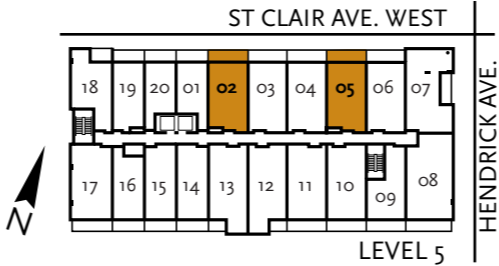

One Bedroom
 614 sq.ft.
 plus 113 sq.ft. balcony

214 - 93 sq.ft. balcony
 416 - 113 sq.ft. terrace

214 | 316 | 416

One Bedroom // 636 sq.ft Plus 107 sq.ft. Exterior

One Bedroom + Den // 652 sq.ft plus 107 sq.ft. exterior

503 Shown
504, 506 Mirrored

One Bedroom + Den
654 sq.ft.
 plus 56 sq.ft. balcony

216 | 318 | 418 | 518

All sizes and specifications are subject to change without notice. E.&O.E.