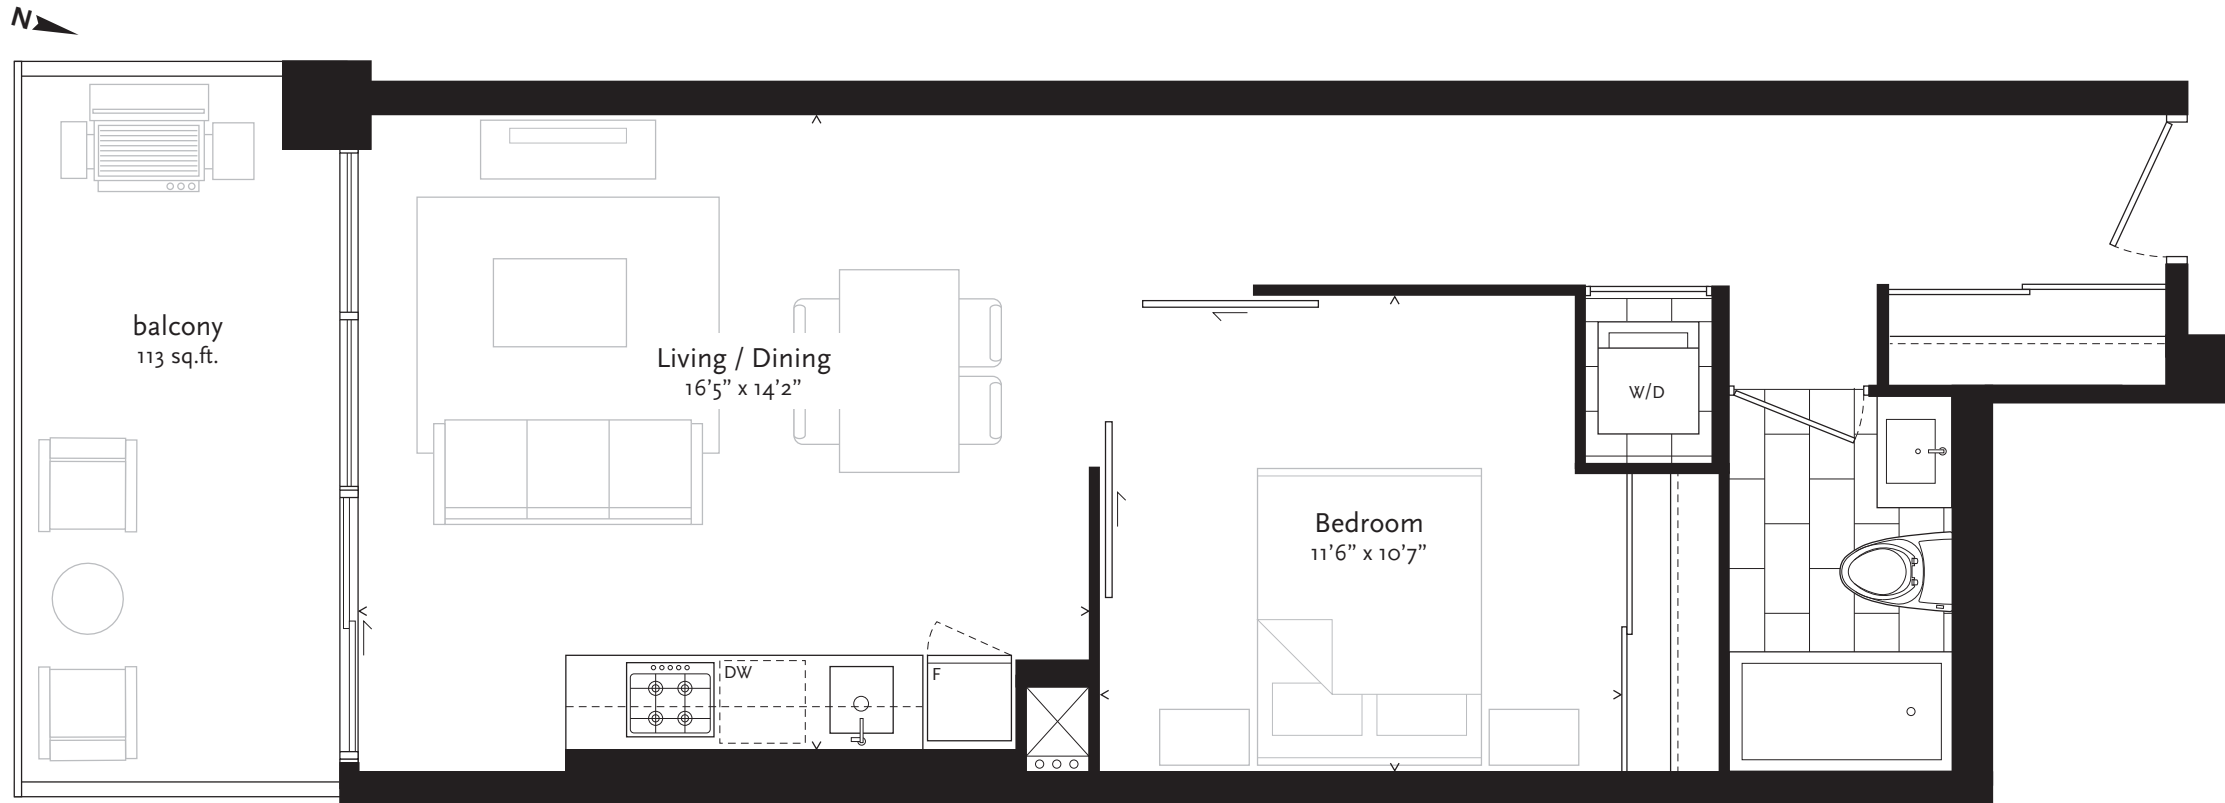

One Bedroom
 614 sq.ft.
 plus 113 sq.ft. balcony

214 - 93 sq.ft. balcony
 416 - 113 sq.ft. terrace

214 | 316 | 416

One Bedroom // 636 sq.ft Plus 107 sq.ft. Exterior

One Bedroom + Den // 652 sq.ft plus 107 sq.ft. exterior

503 Shown
504, 506 Mirrored

One Bedroom + Den
654 sq.ft.
 plus 56 sq.ft. balcony

216 | 318 | 418 | 518

All sizes and specifications are subject to change without notice. E.&O.E.